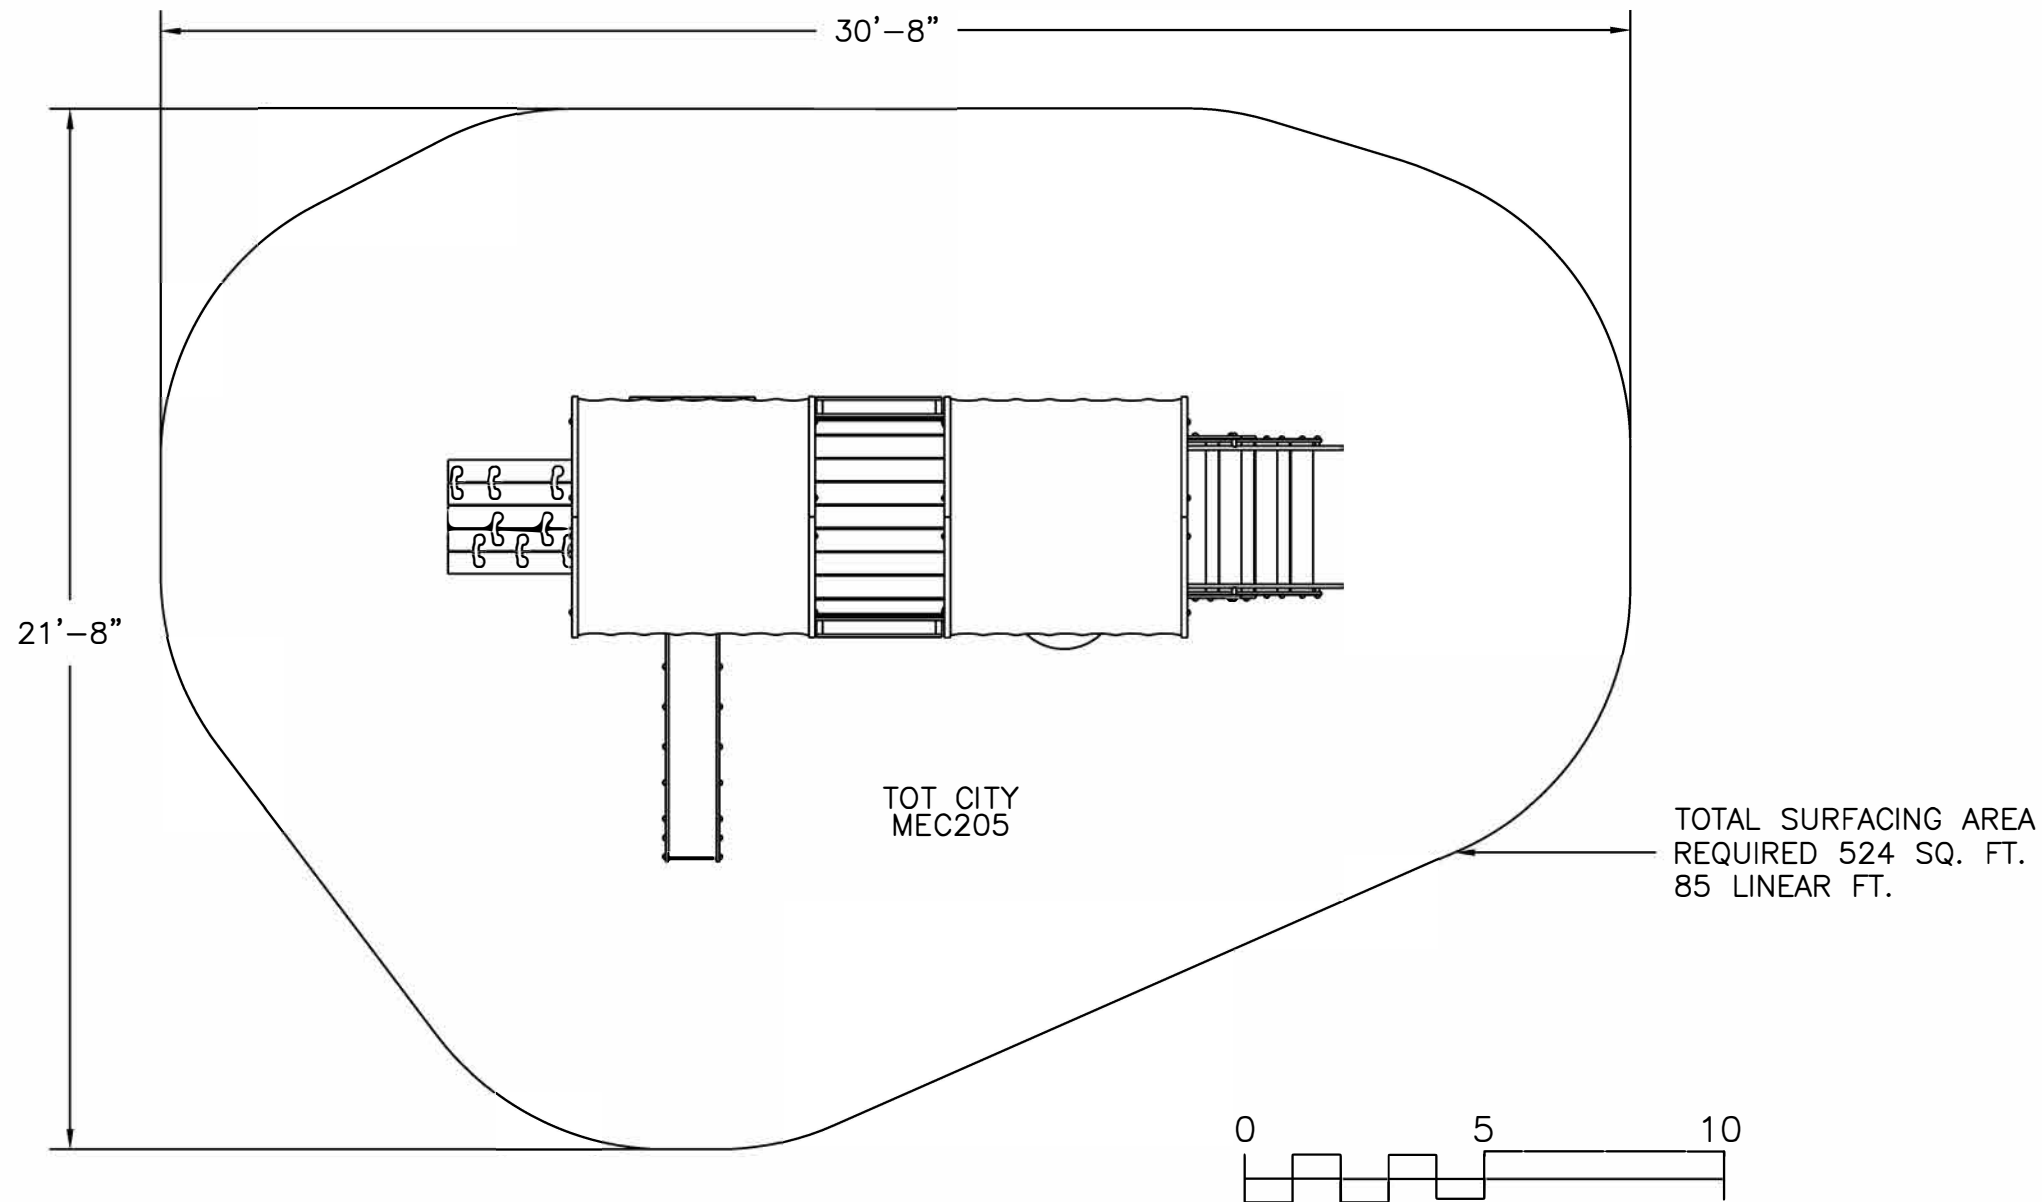

Tot City
MEC-205

This play equipment is
recommended for
children ages:
6-23 Months

Scale: 1/4" = 1'-0"
This drawing can be
scaled only when in
an 11" x 17" format

Drawn By:
Jason Roberts
Date:
05/09/2018
Quote Number:
MEC-205

BigToys

544 Chestnut Street
Chattanooga, TN. 37402
866.814.8697 | www.bigtoys.com

User Capacity
5-10
Critical Fall Height
2'-6"

Bigtoys

IMPORTANT: Never install play equipment over hard, unresilient surfaces such as asphalt, concrete, or compacted earth. It is the owner's responsibility to ensure the "minimum area required" contains an appropriate amount of resilient material to cushion accidental falls.