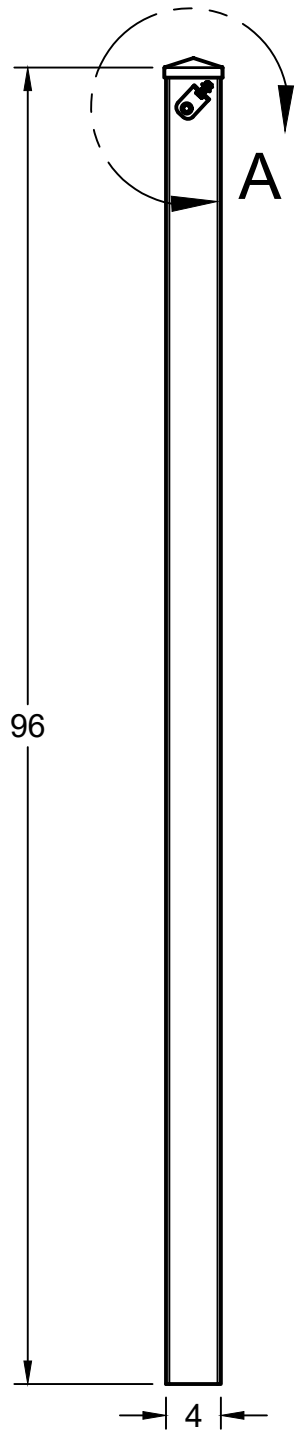

DETAIL A
SCALE 1" = 5'

Parts List

8Ft 4x4 vinyl Sleeve
8ft 4x4 wood
4x4 Cap
L-Bracket
1 1/2" Lag
1 1/2" Turbo bolt
(3) 3/8" Washers

Slide Support Posts

Date: 3/20/2024