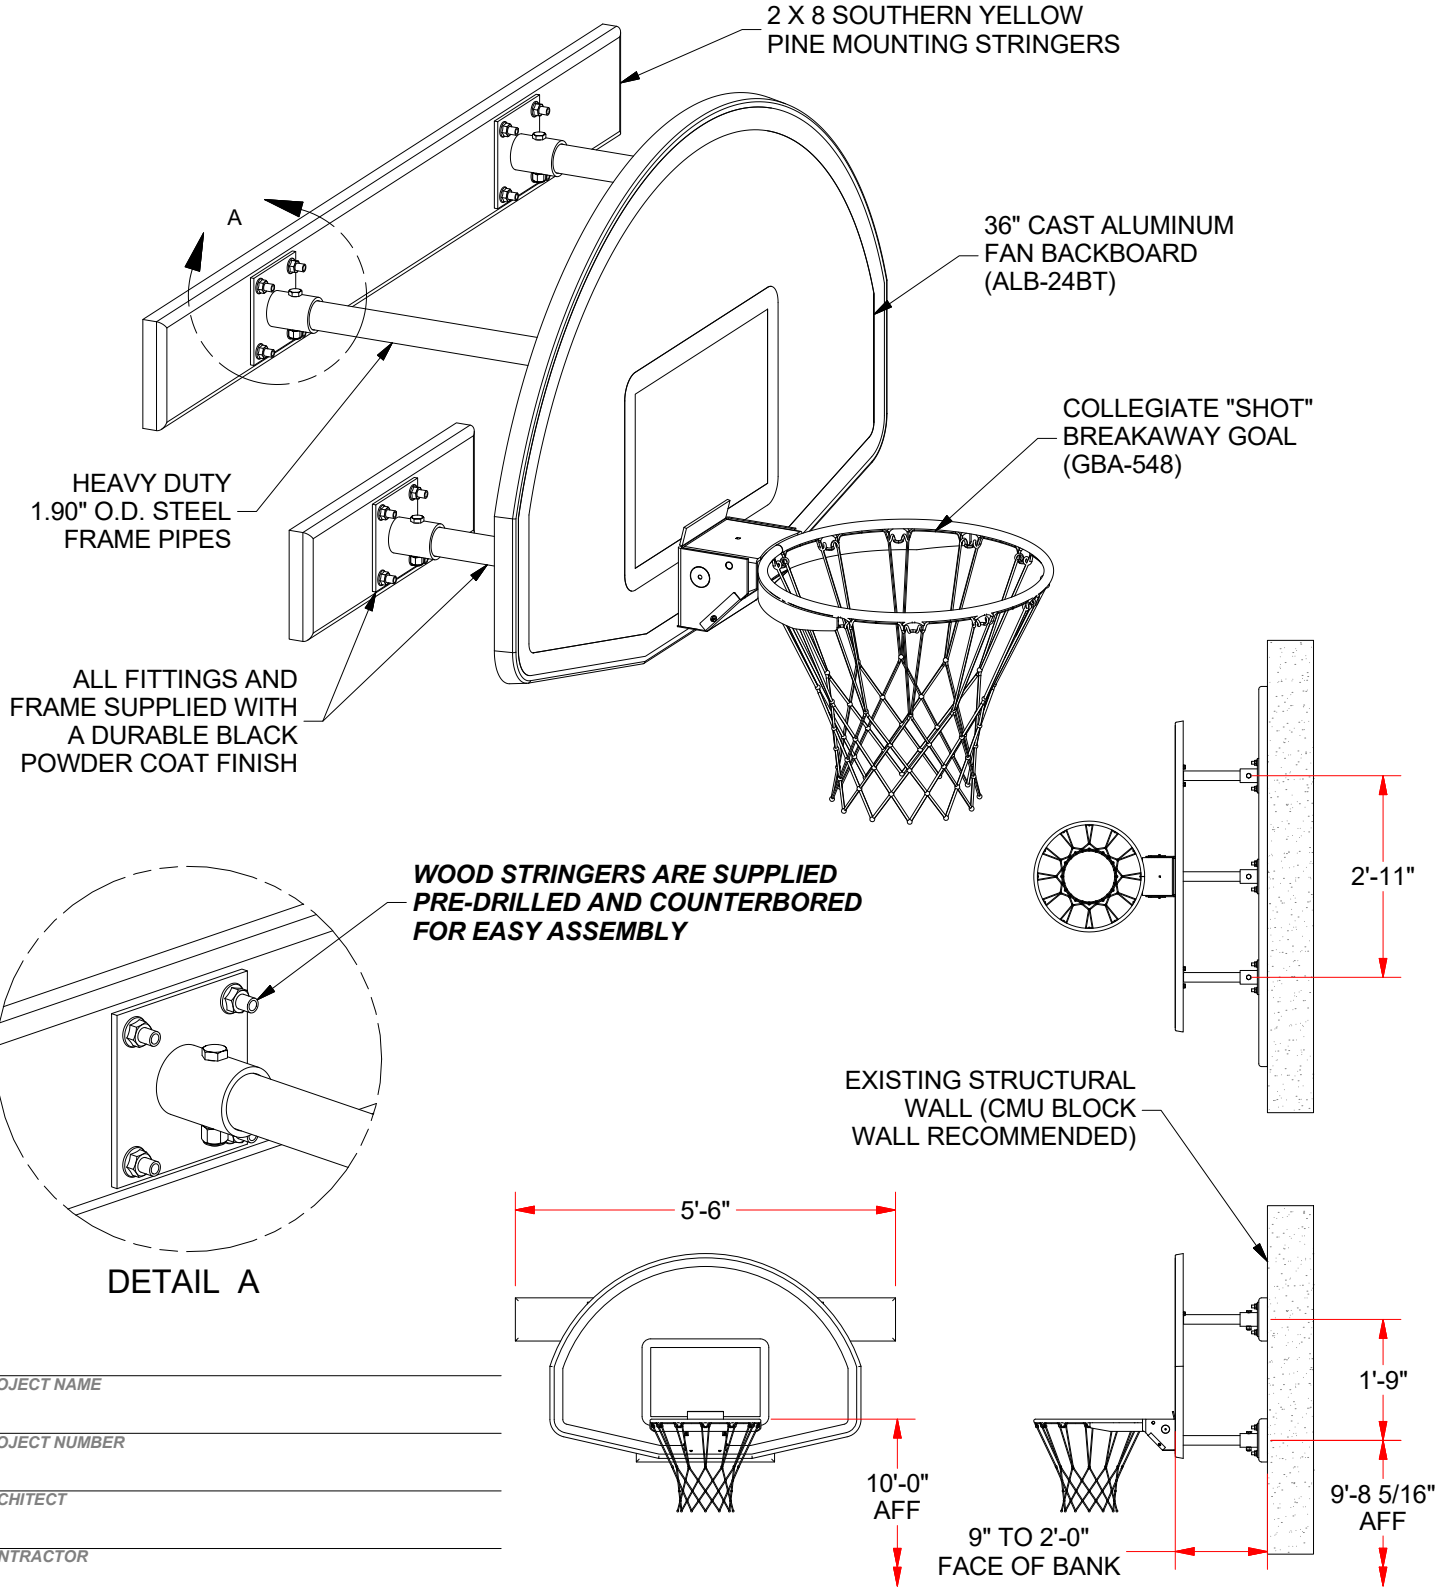

# 3-POINT STATIONARY FAN BOARD SHOOTING STATION

PROJECT NAME \_\_\_\_\_

PROJECT NUMBER \_\_\_\_\_

ARCHITECT \_\_\_\_\_

CONTRACTOR \_\_\_\_\_

NOTES \_\_\_\_\_

**N2FB**  
 3-POINT FAN BOARD WALL MOUNTED SHOOTING STATION, 9" TO 2'-0" FOB  
 © COPYRIGHT 2017 JAYPRO SPORTS, LLC. ALL RIGHTS RESERVED  
 THIS PRINT IS THE PROPERTY OF JAYPRO SPORTS, LLC. AND MAY NOT BE REPRODUCED WITHOUT WRITTEN PERMISSION

# 3-POINT STATIONARY FAN BOARD SHOOTING STATION

## SPECIFICATION SHEET

Jaypro Model N2FB, 3-point stationary fan board shooting station shall be a wall mounted and wall braced unit extended 9" to 2'-0" from the supporting wall. System is designed to consist of three (3) pipe extension frames. System comes complete with 36" aluminum fan board (ALB-24BT), collegiate "shot" breakaway goal (GBA-548), frame, fittings, hardware, and wood stringers.

Pipe extensions frames shall consist of 1.90" O.D. high strength galvanized pipe. Frame shall attach to both the wall and board with heavy duty fabricated steel brackets. Frame pipes are to be cut in the field to achieve the desired extension off the wall between 9" to 2'-0".